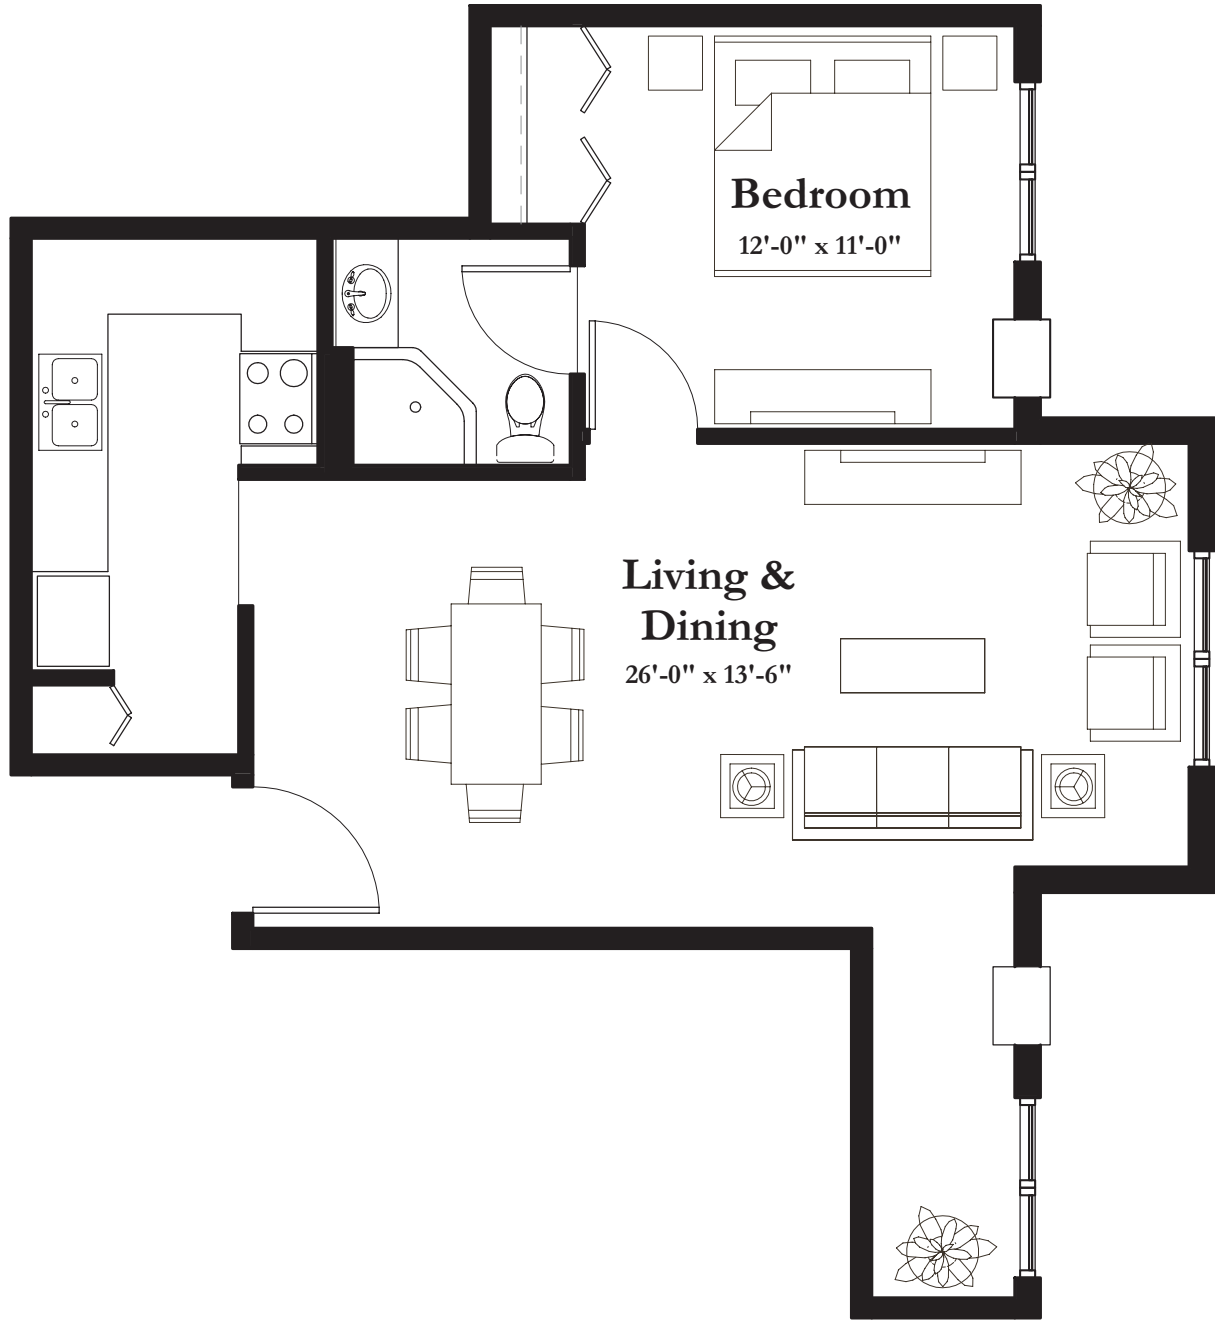

# STYLE A12

675 Square Feet

(measurements in feet)  
measurements are approximate