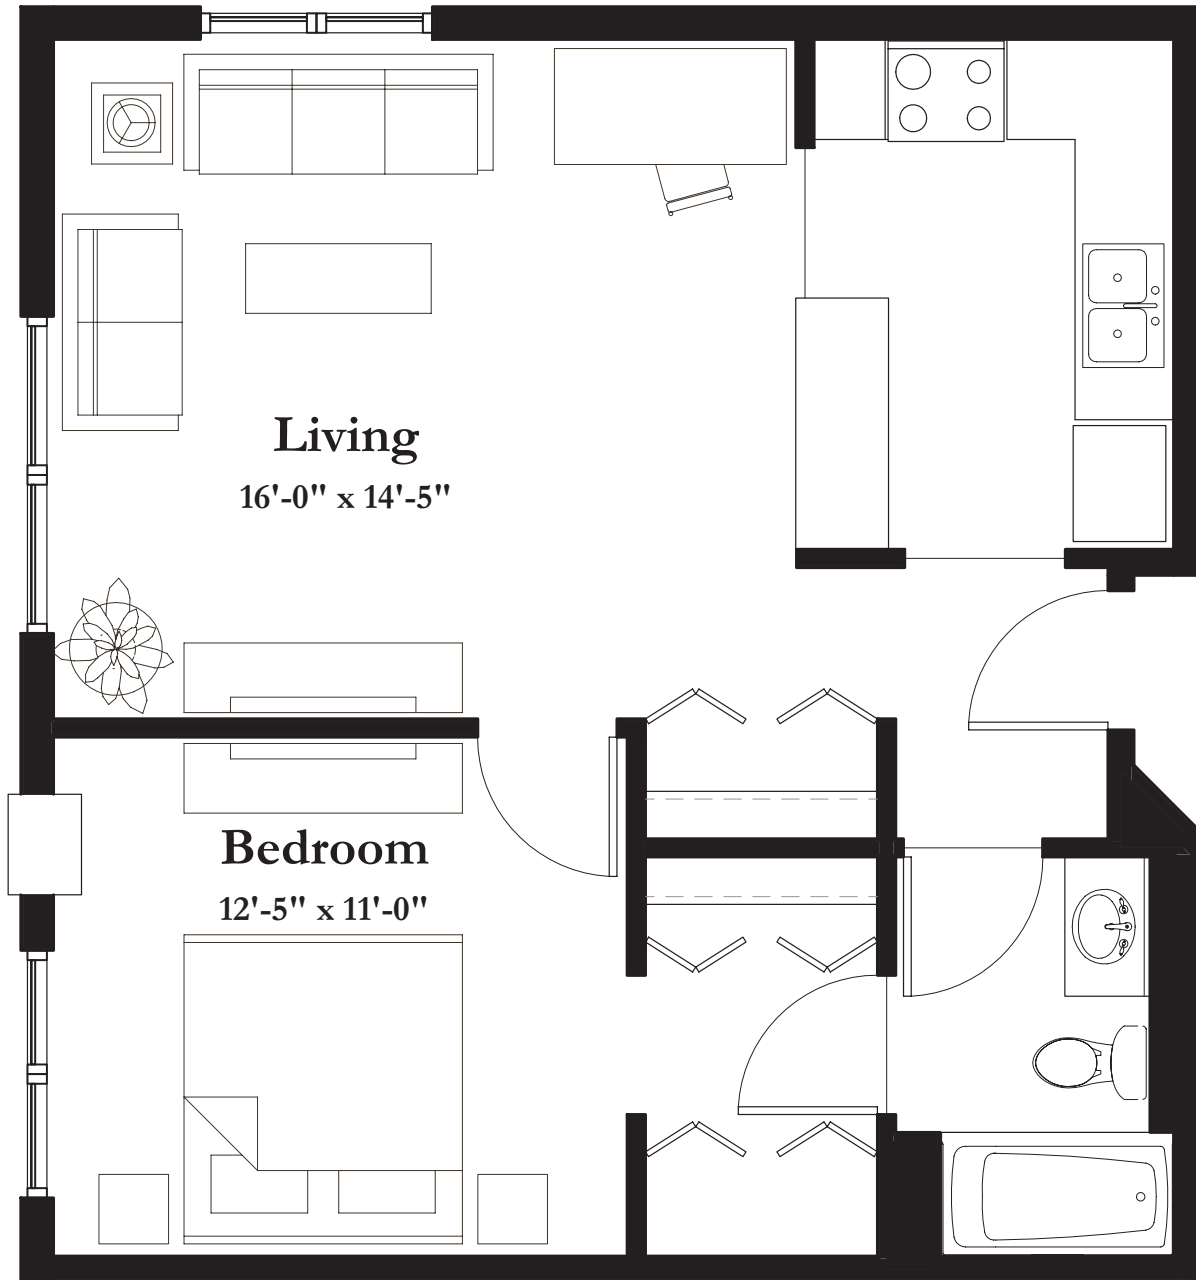

STYLE A1

643 Square Feet

(measurements in feet)

measurements are approximate