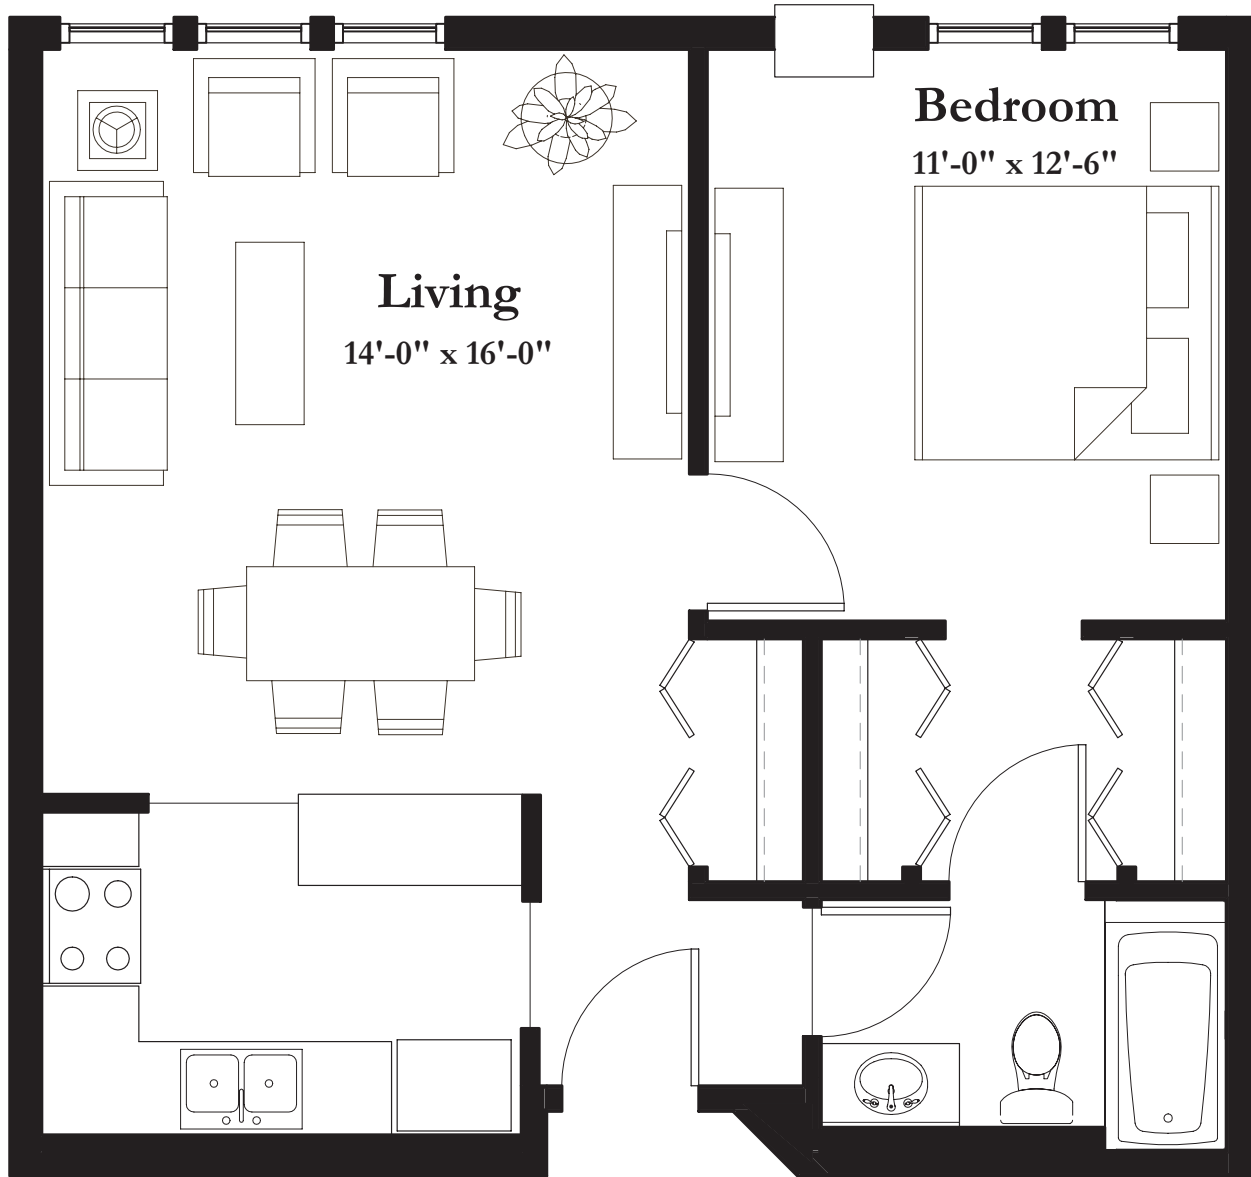

STYLE A2

626 Square Feet

(measurements in feet)

measurements are approximate

2700 Rice Creek Road New Brighton MN 55112 T 651.633.6484 F 651.633.8702
WWW.BRIGHTONDALESENIORCAMPUS.COM