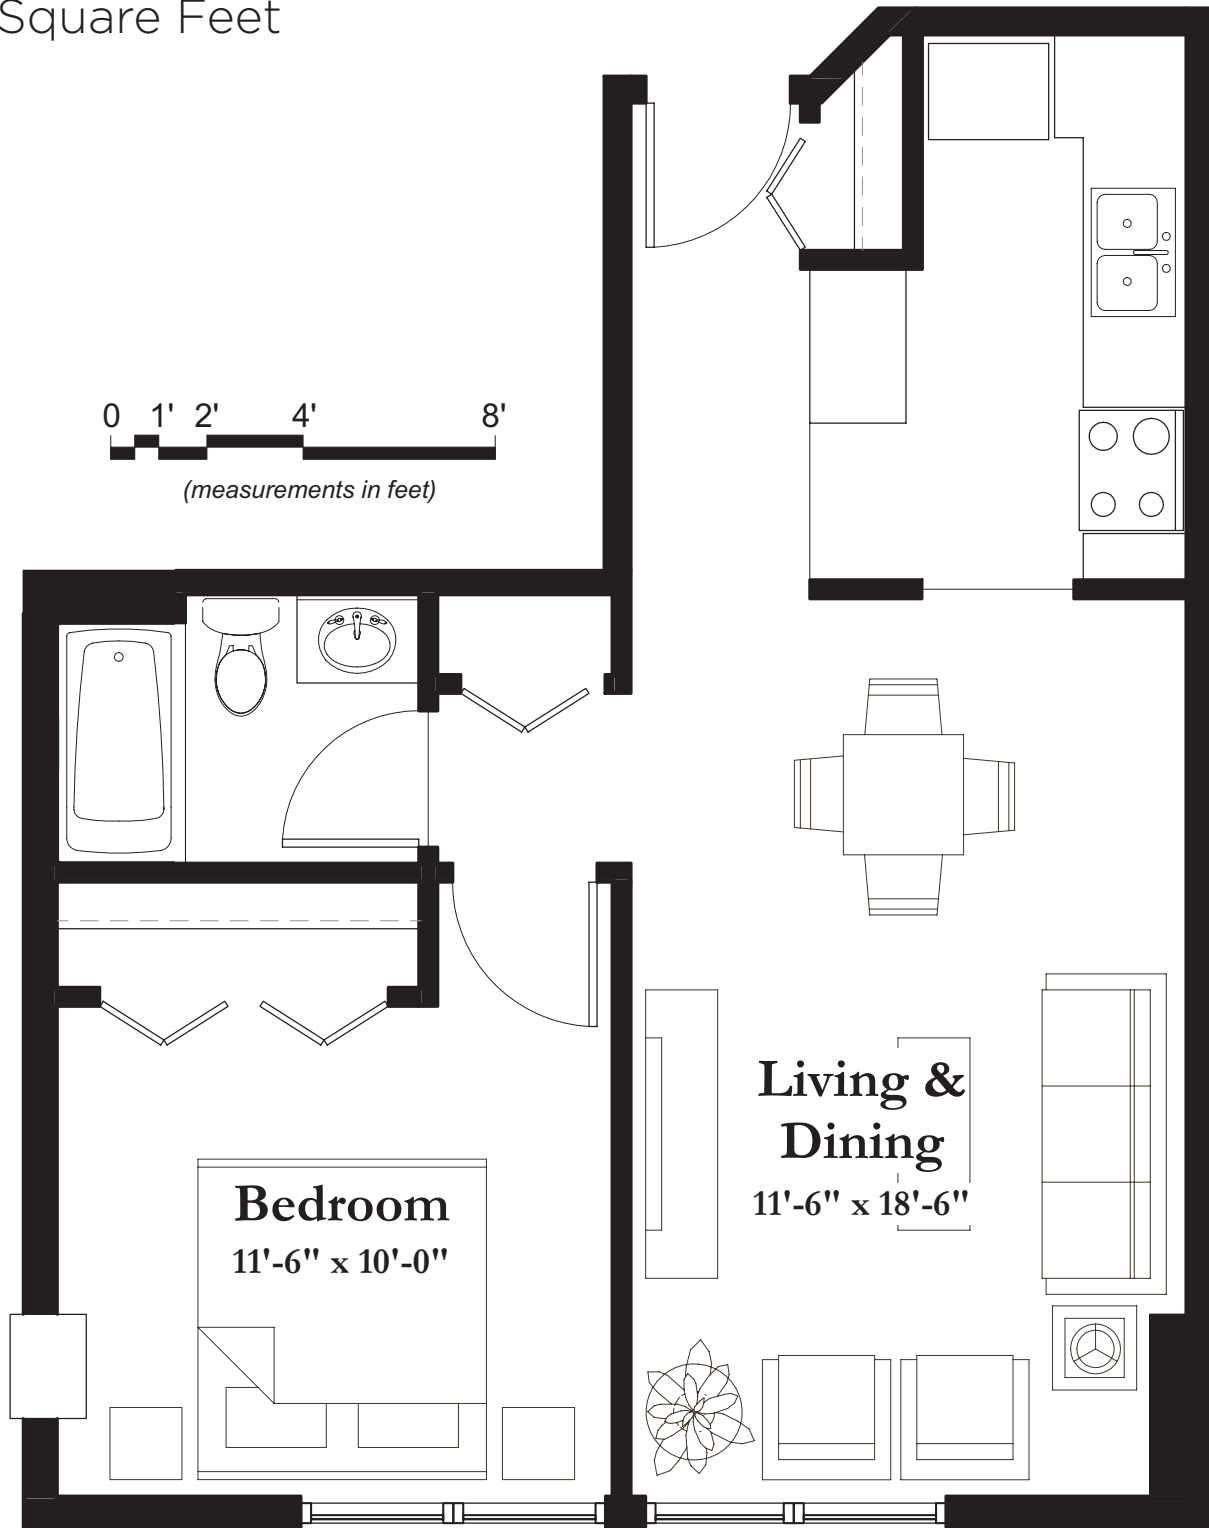

STYLE A3

589 Square Feet

measurements are approximate