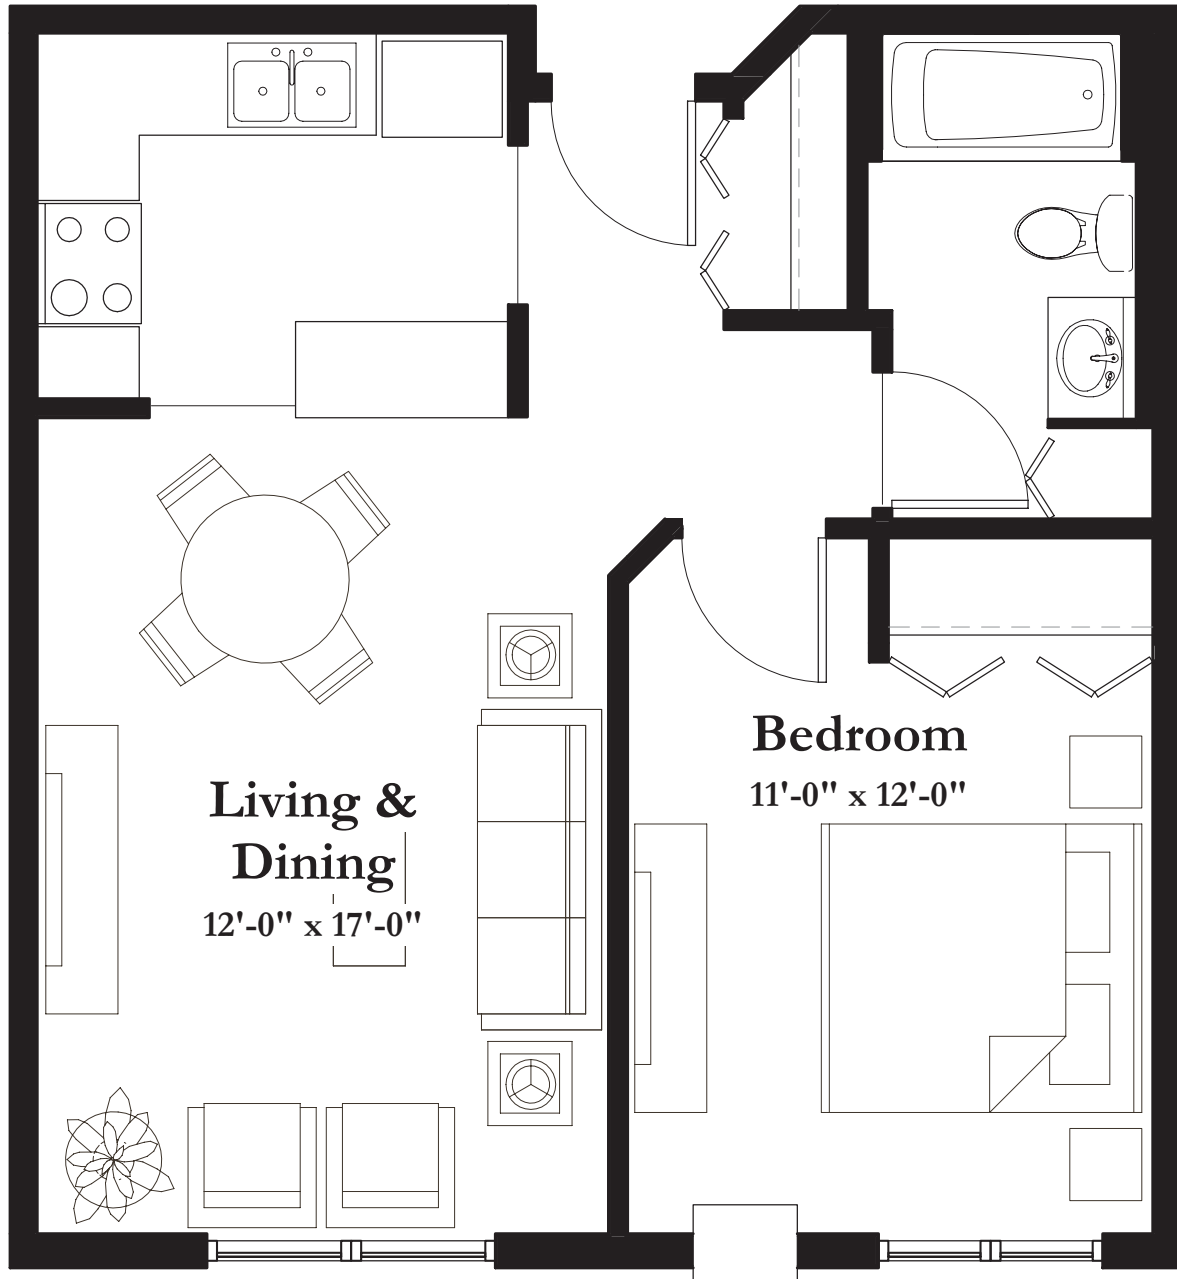

STYLE A4

597 Square Feet

(measurements in feet)

measurements are approximate