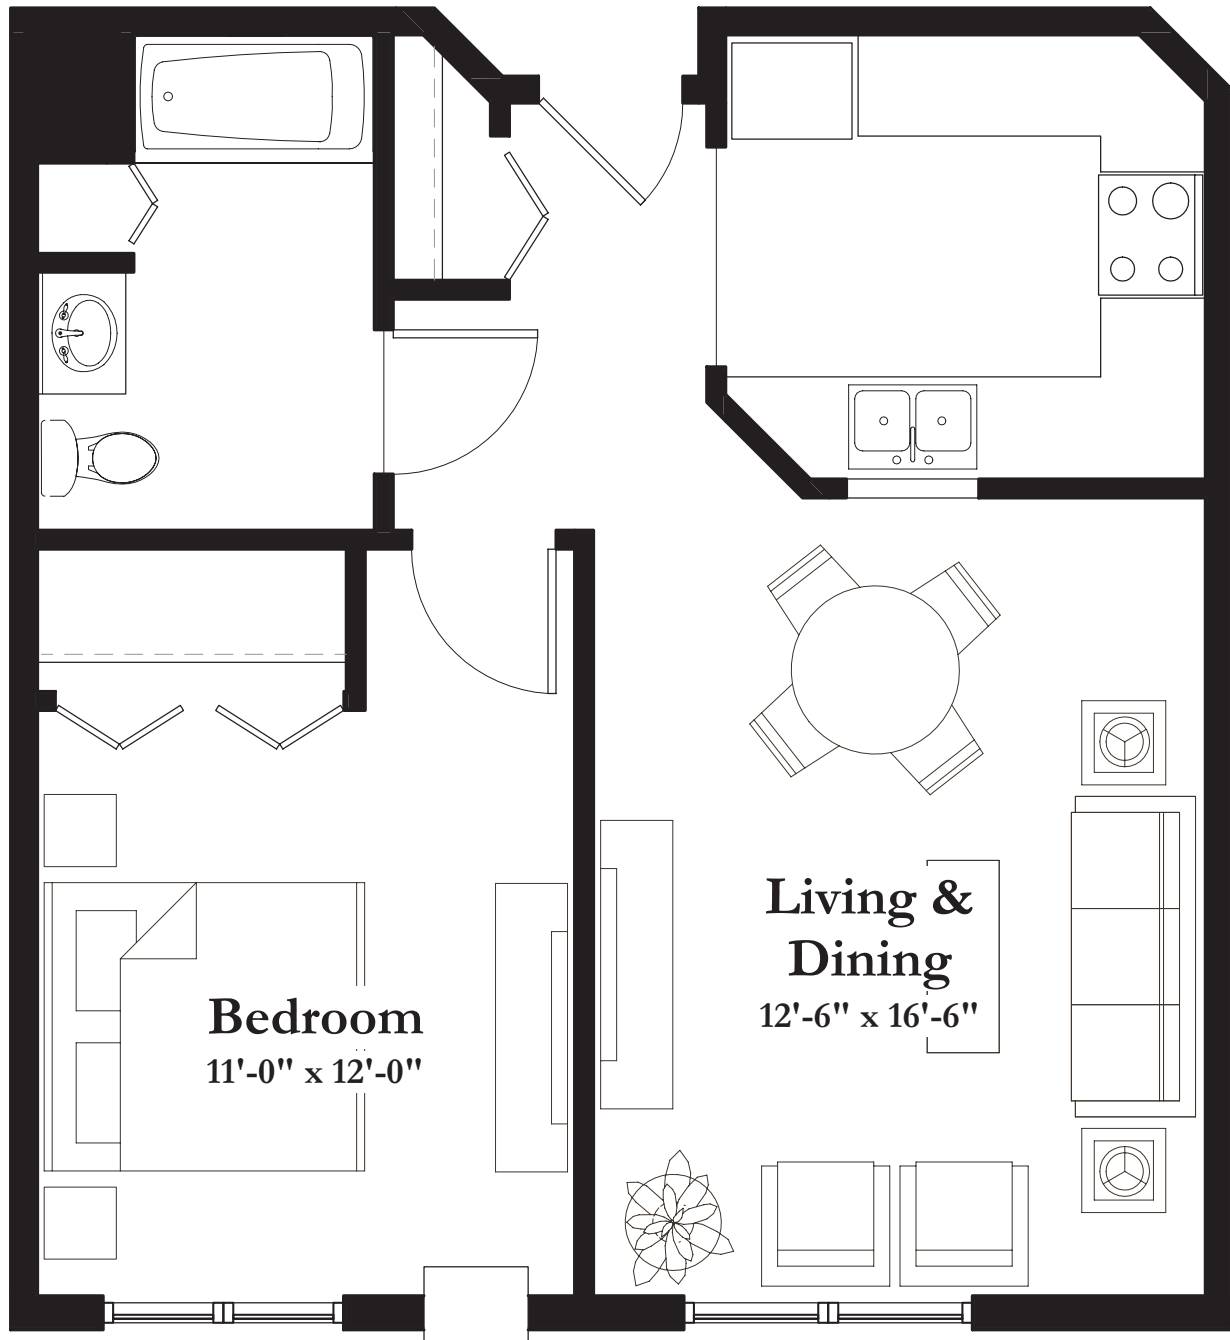

# STYLE A5

597 Square Feet

(measurements in feet)

measurements are approximate