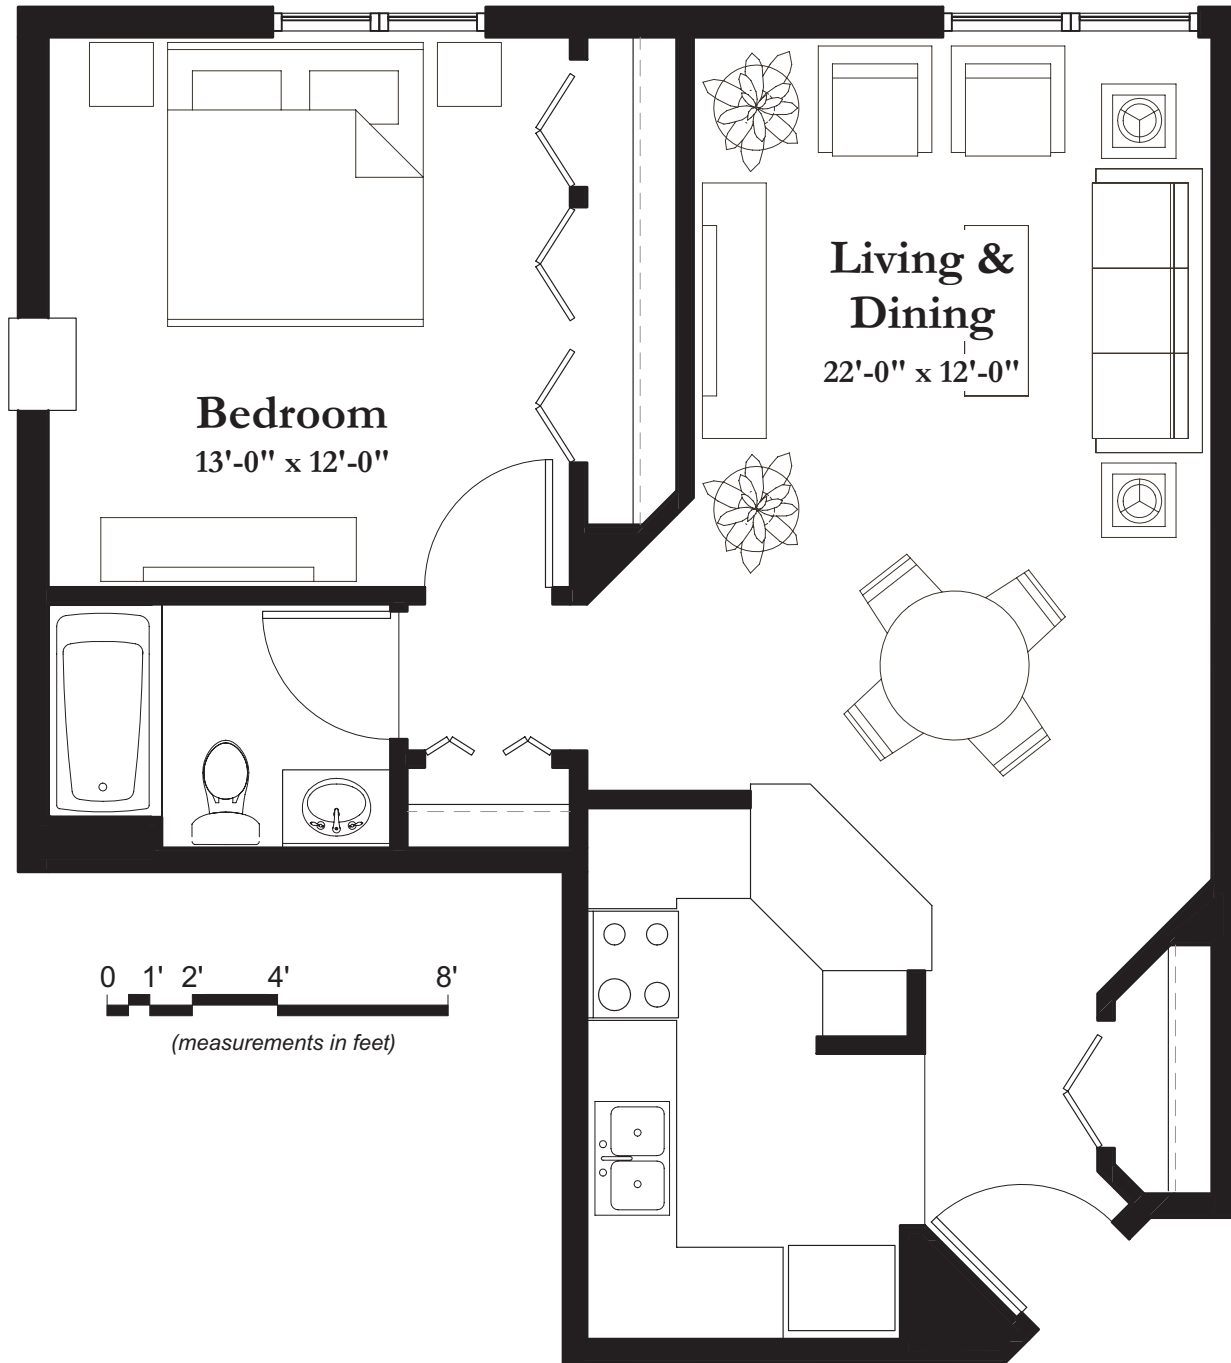

STYLE A8

701 Square Feet

measurements are approximate