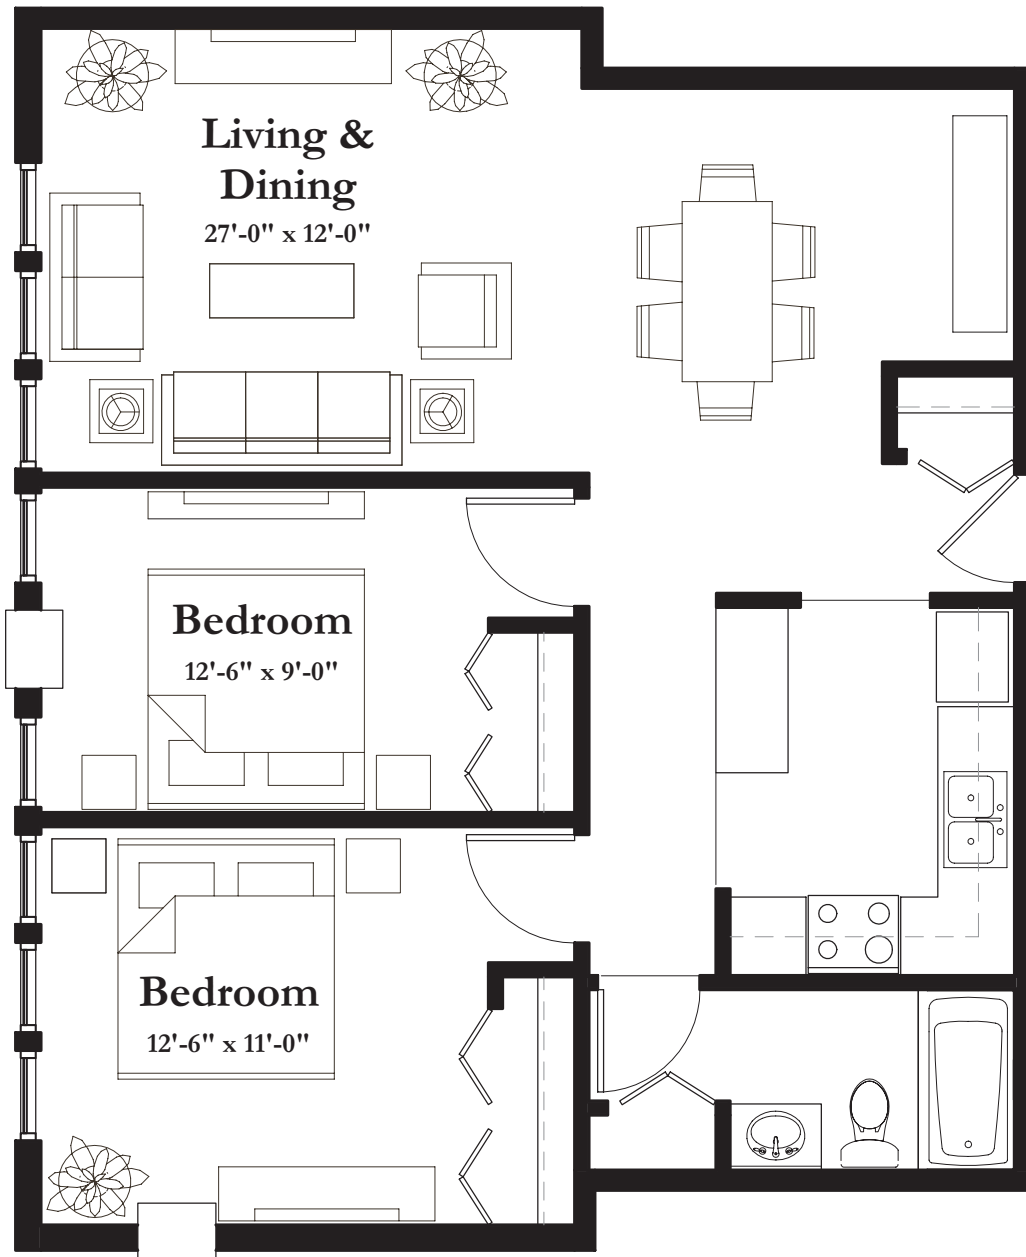

# STYLE B2

832 Square Feet

(measurements in feet)

measurements are approximate