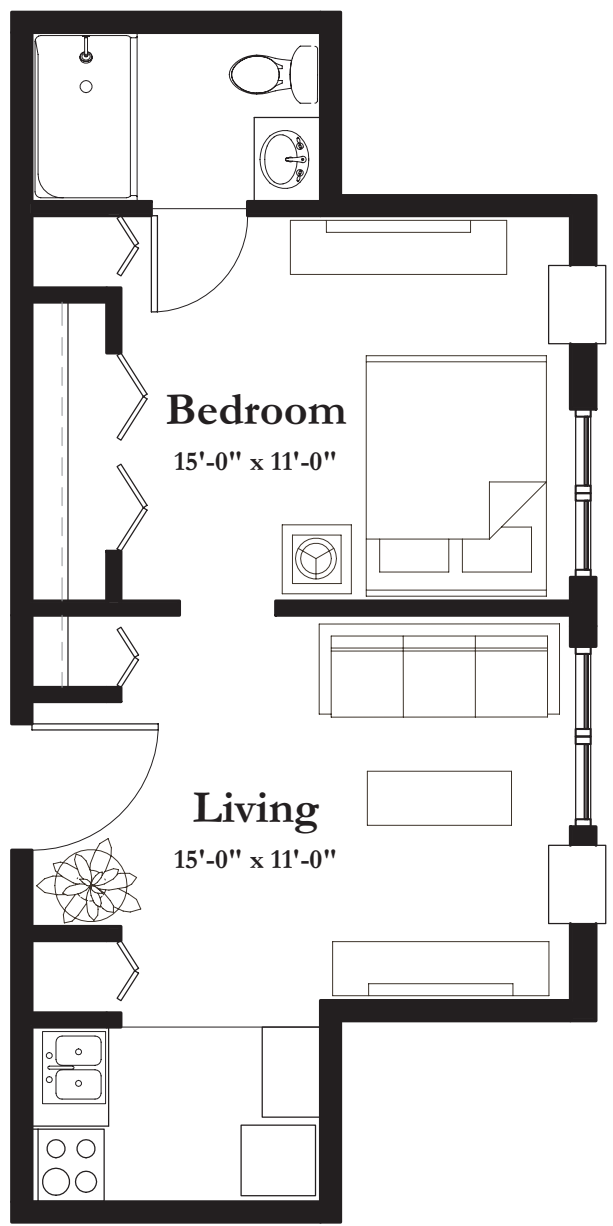

STYLE S

430 Square Feet

(measurements in feet)
measurements are approximate