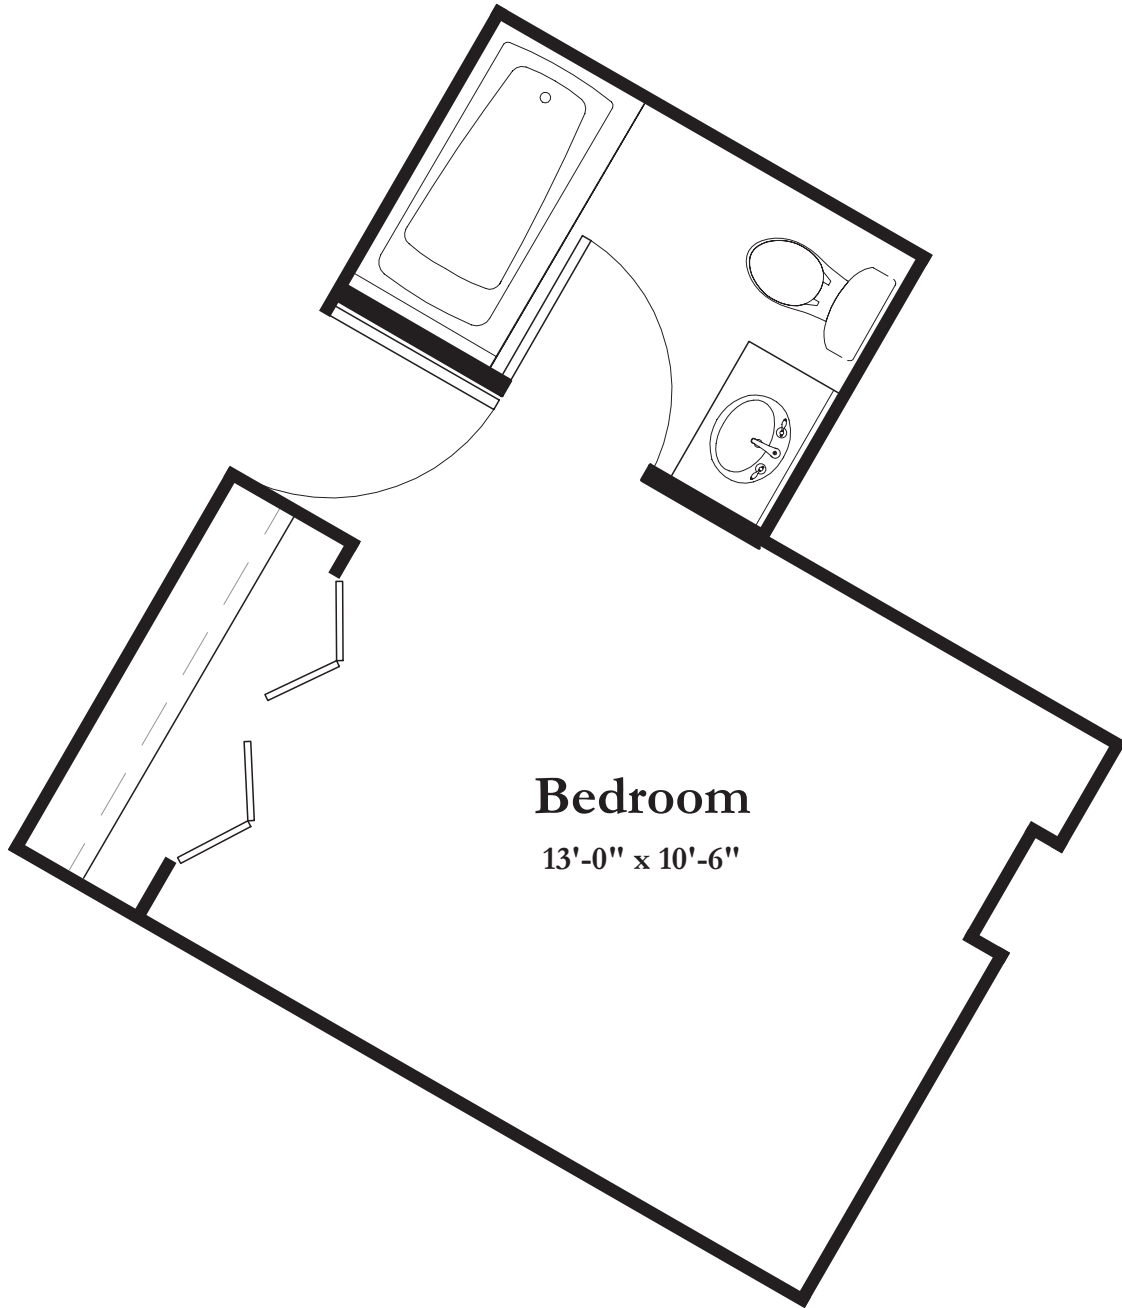

SUITE 214B

197 Square Feet

measurements are approximate