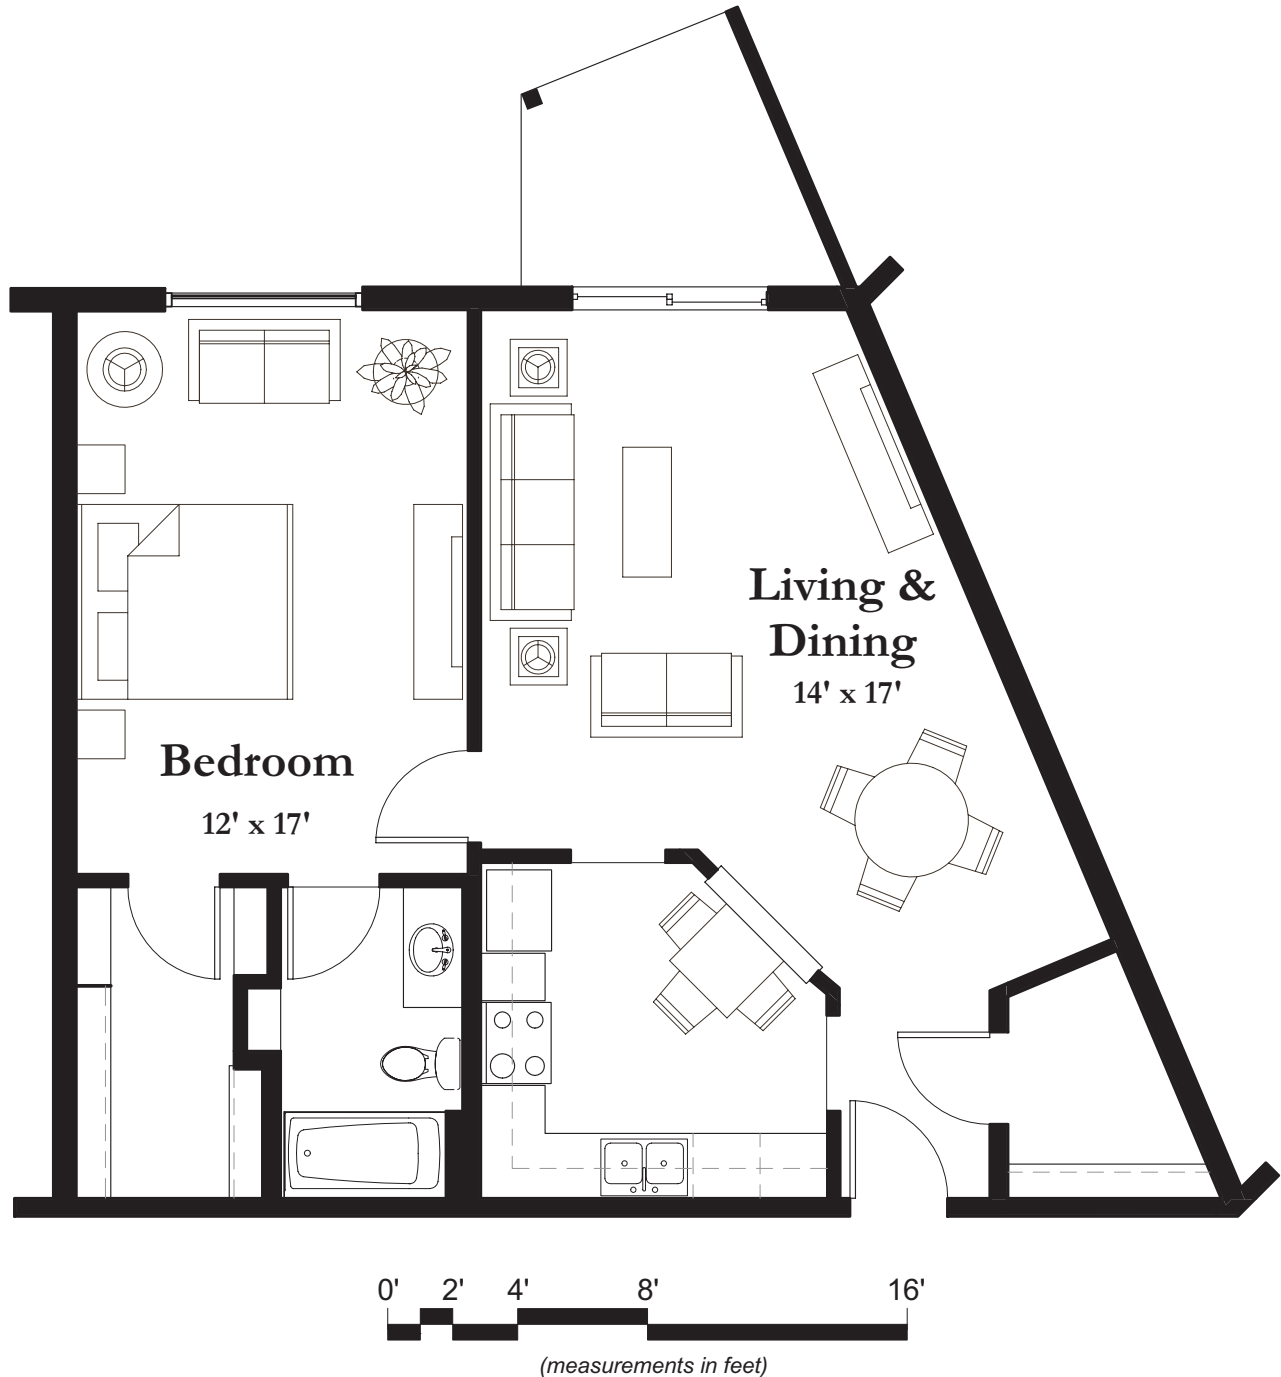

# STYLE A1

791 Square Feet

(measurements in feet)  
measurements are approximate

2100 Silver Lake Road New Brighton MN 55112 T 651.604.2900 F 651.582.0499  
WWW.BRIGHTONDALESENIORCAMPUS.COM