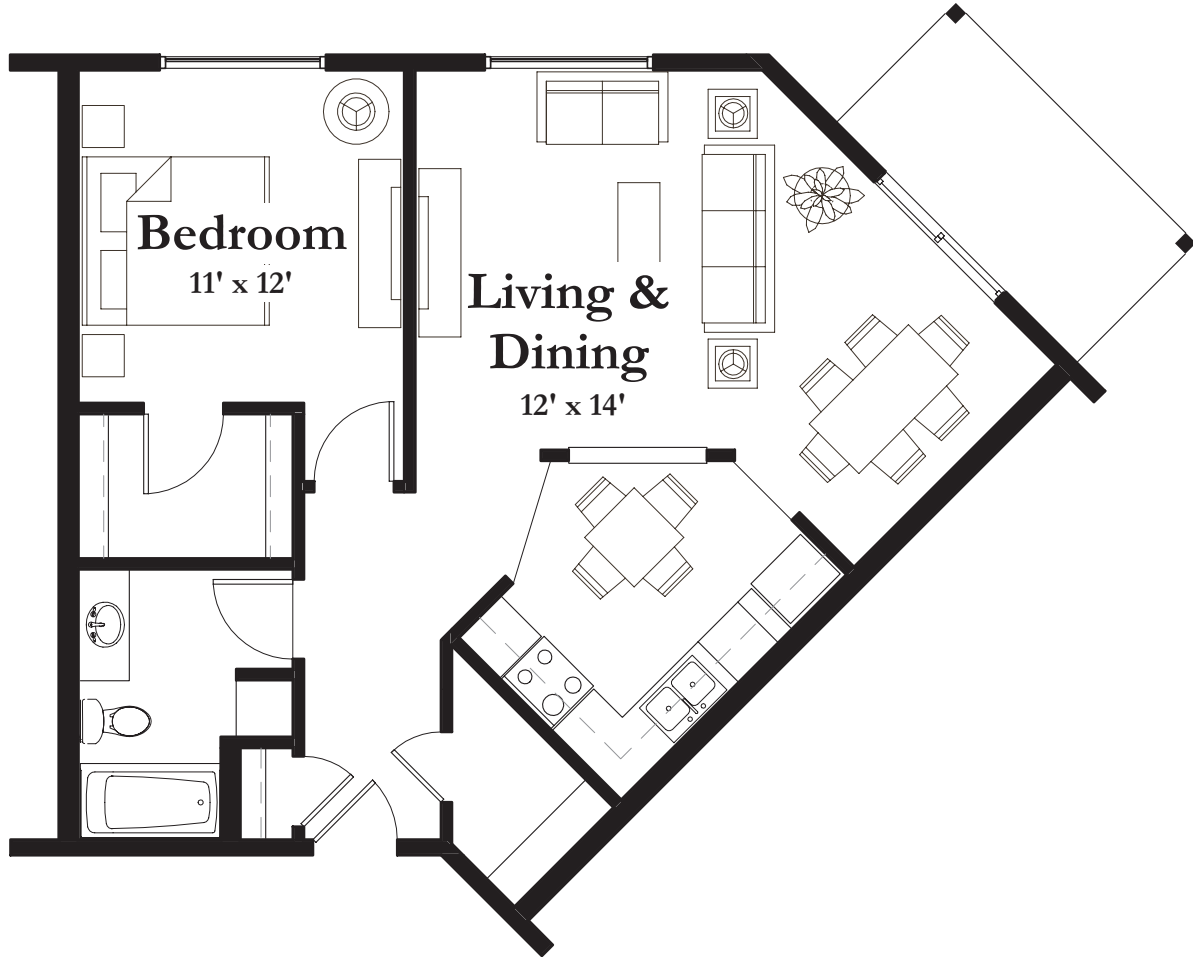

STYLE C1

746 Square Feet

(measurements in feet)

measurements are approximate