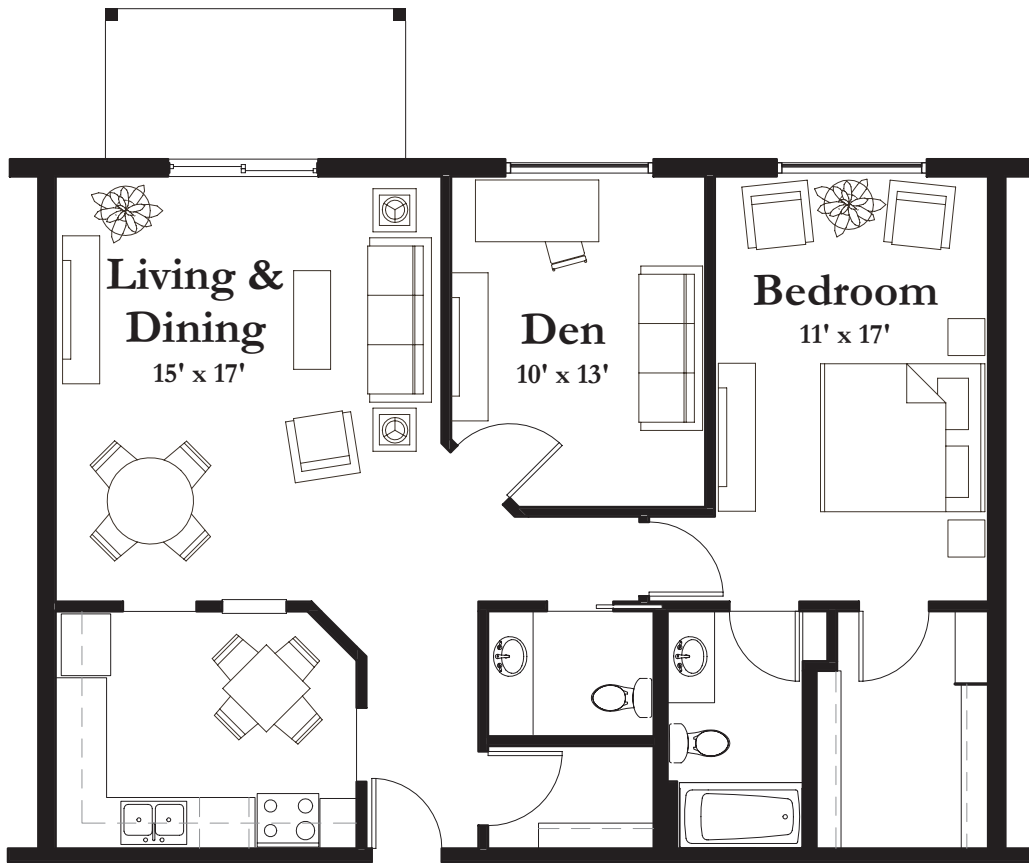

STYLE D2

1,013 Square Feet

(measurements in feet)

measurements are approximate