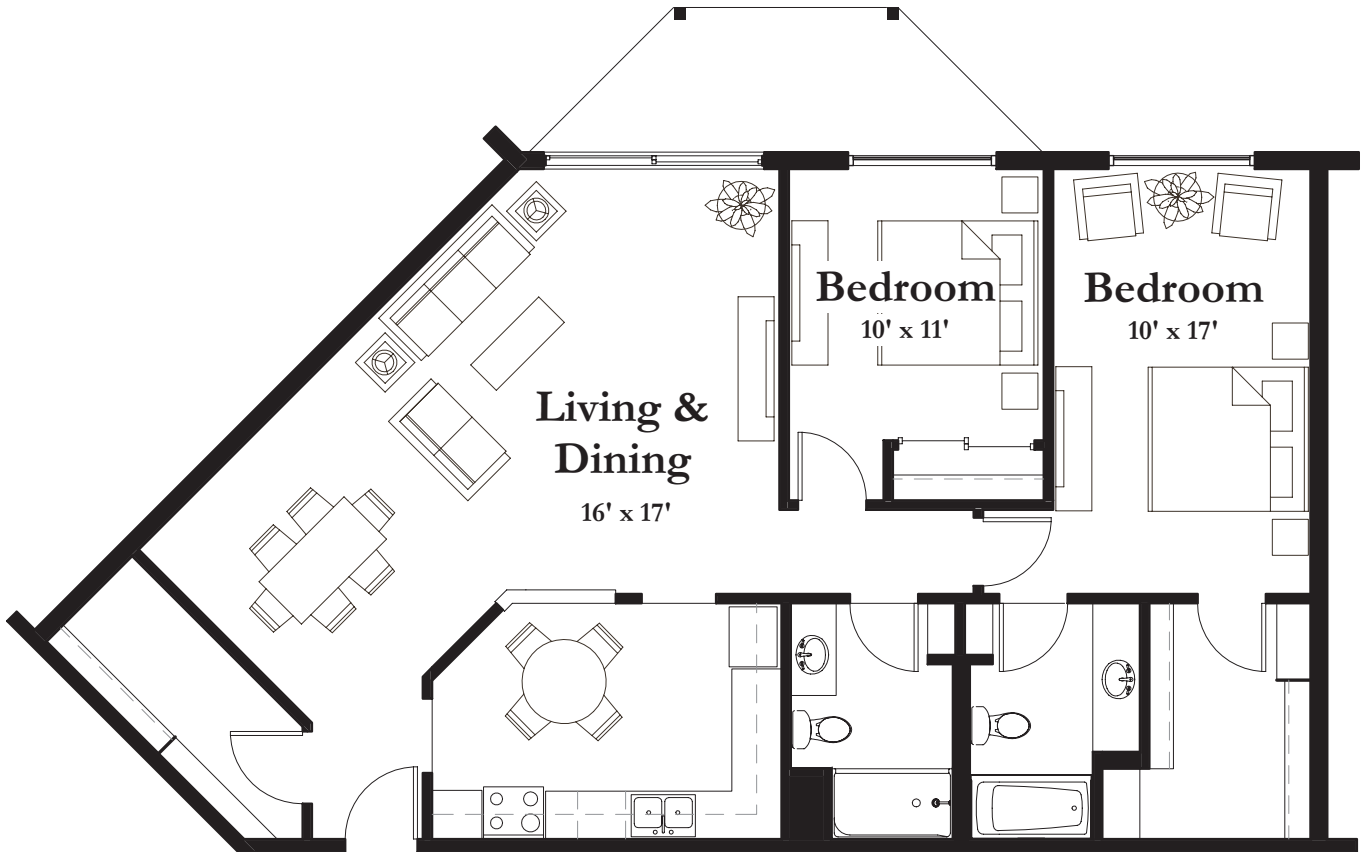

STYLE E2

1,170 Square Feet

(measurements in feet)

measurements are approximate