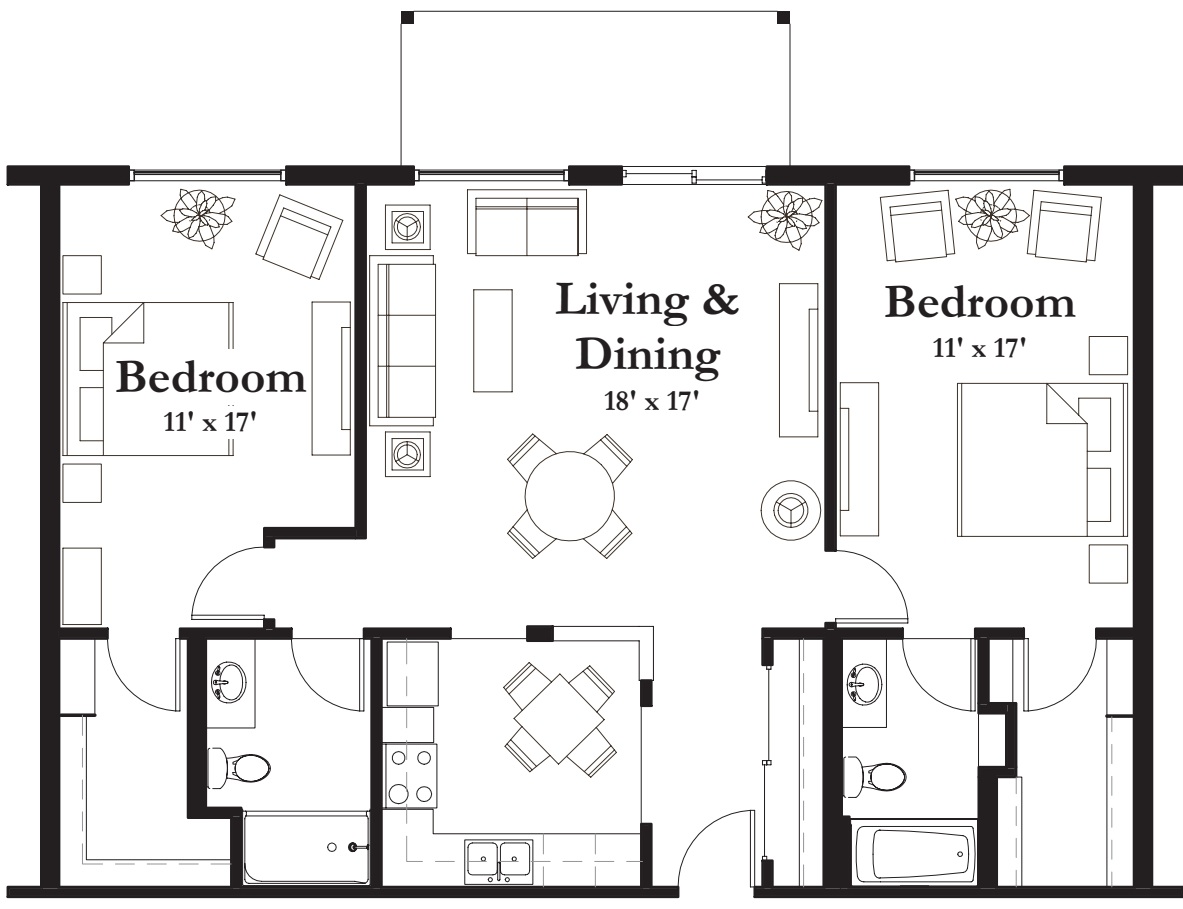

STYLE G2

1,122 Square Feet

(measurements in feet)
measurements are approximate