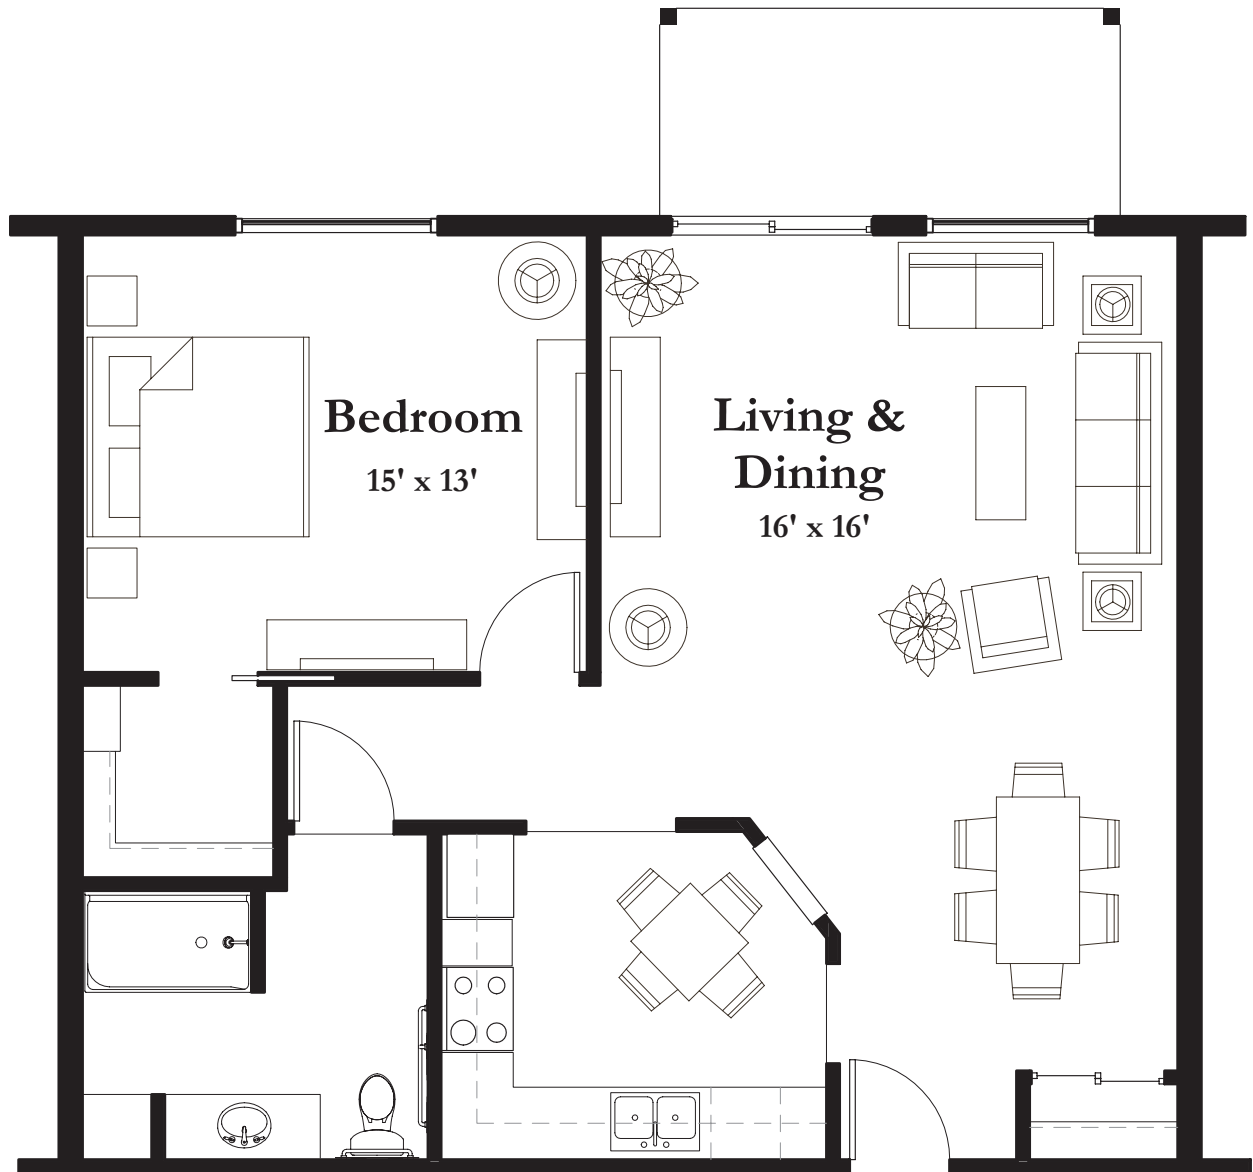

STYLE H1

855 Square Feet

(measurements in feet)
measurements are approximate