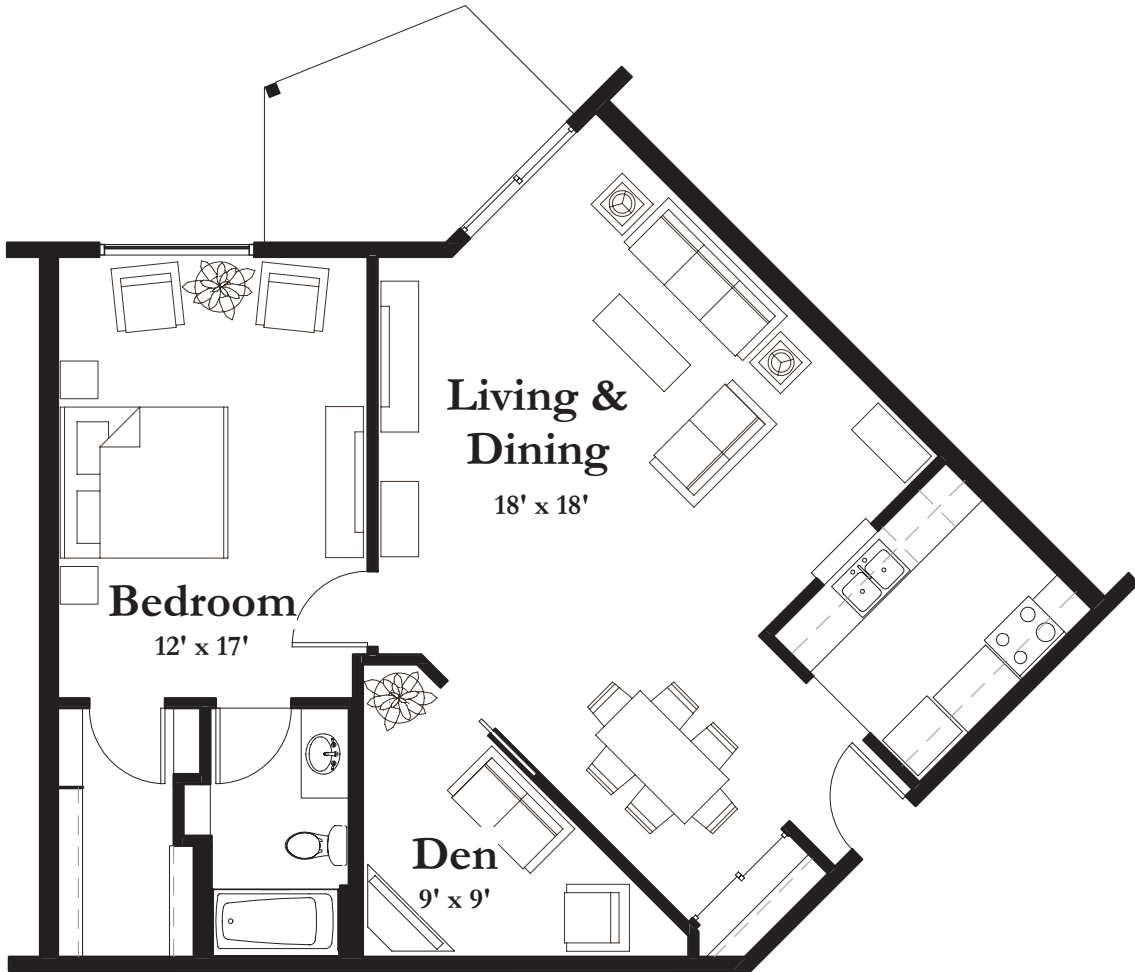

STYLE J2

937 Square Feet

(measurements in feet)
measurements are approximate