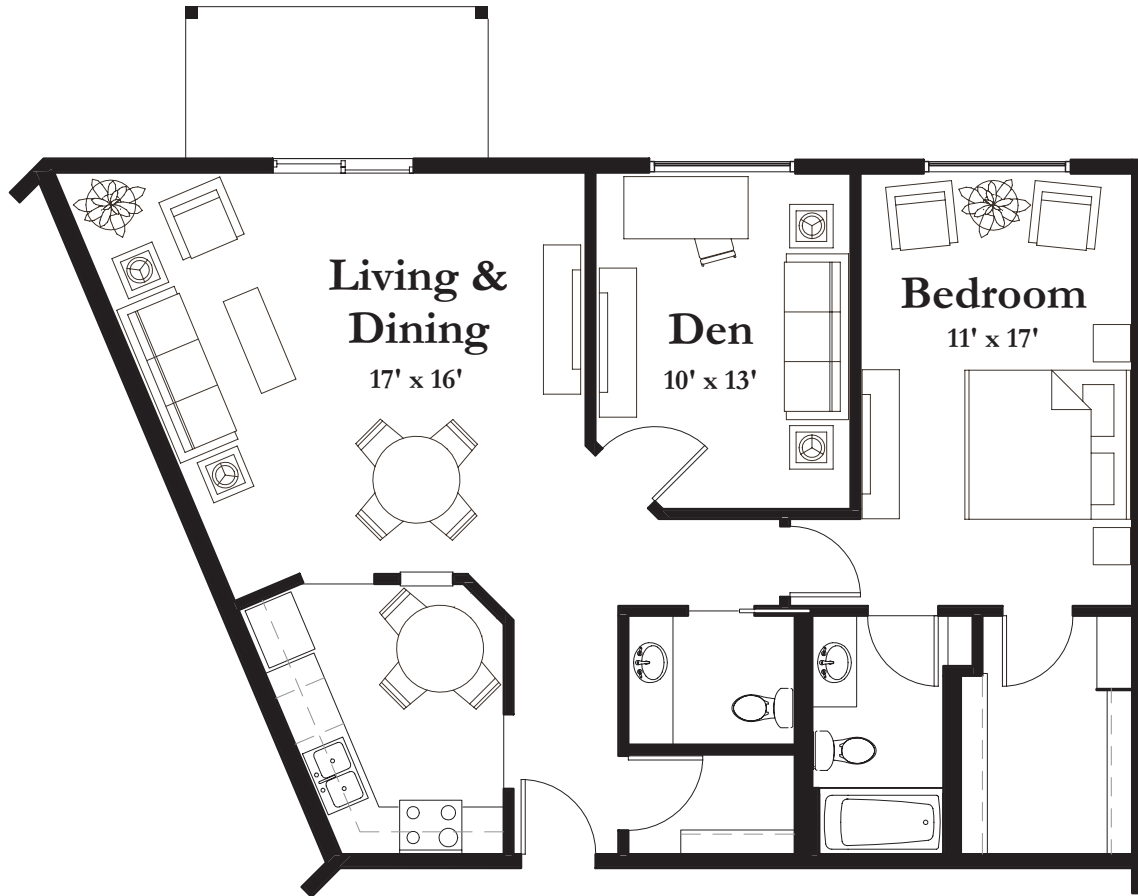

STYLE K2

1,002 Square Feet

(measurements in feet)

measurements are approximate

2100 Silver Lake Road New Brighton MN 55112 T 651.604.2900 F 651.582.0499
WWW.BRIGHTONDALESENIORCAMPUS.COM