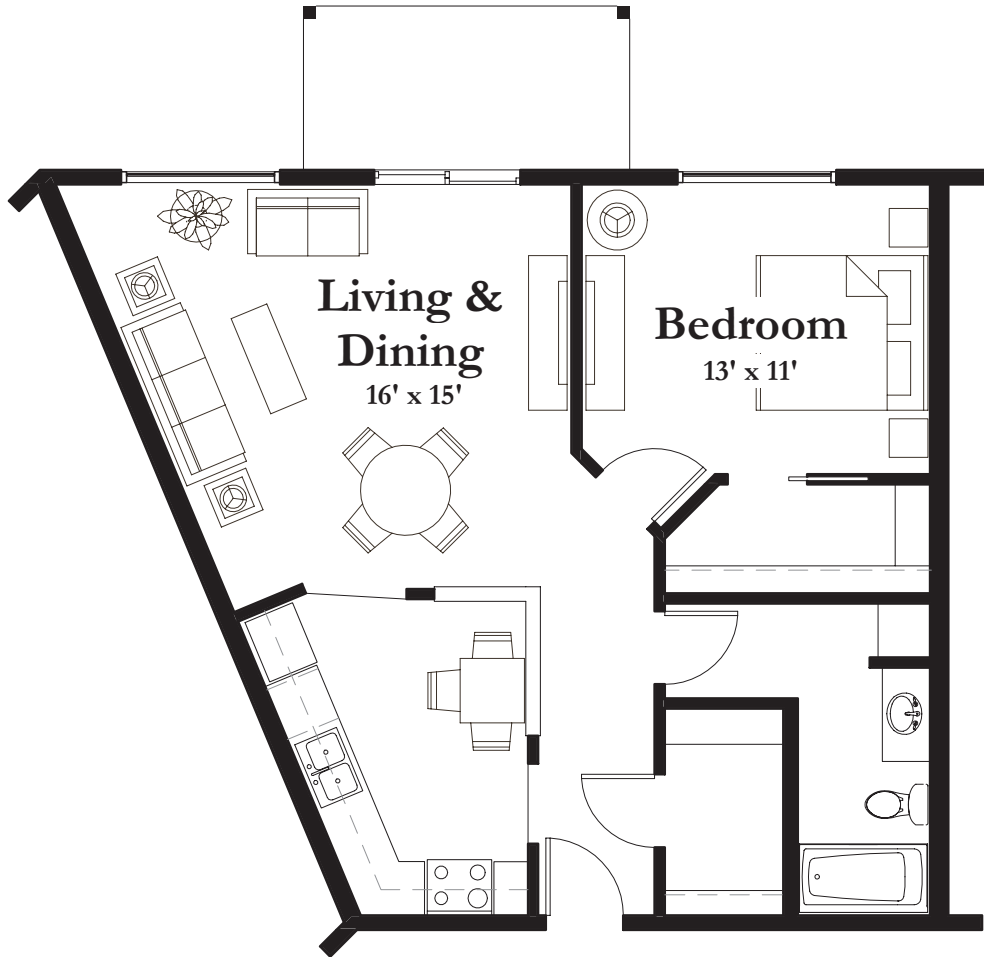

STYLE L1

727 Square Feet

(measurements in feet)

measurements are approximate