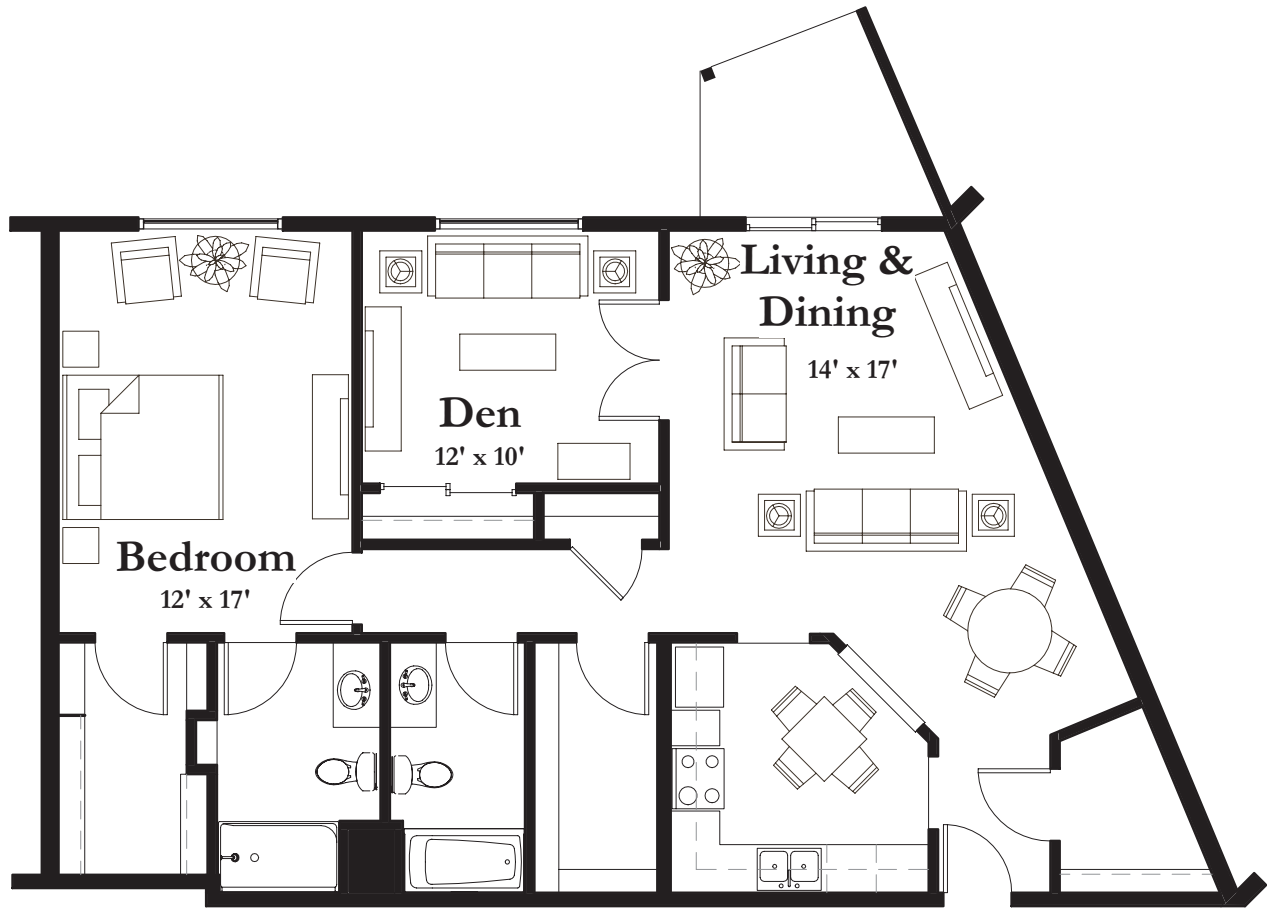

# STYLE M2

1,127 Square Feet

(measurements in feet)  
measurements are approximate